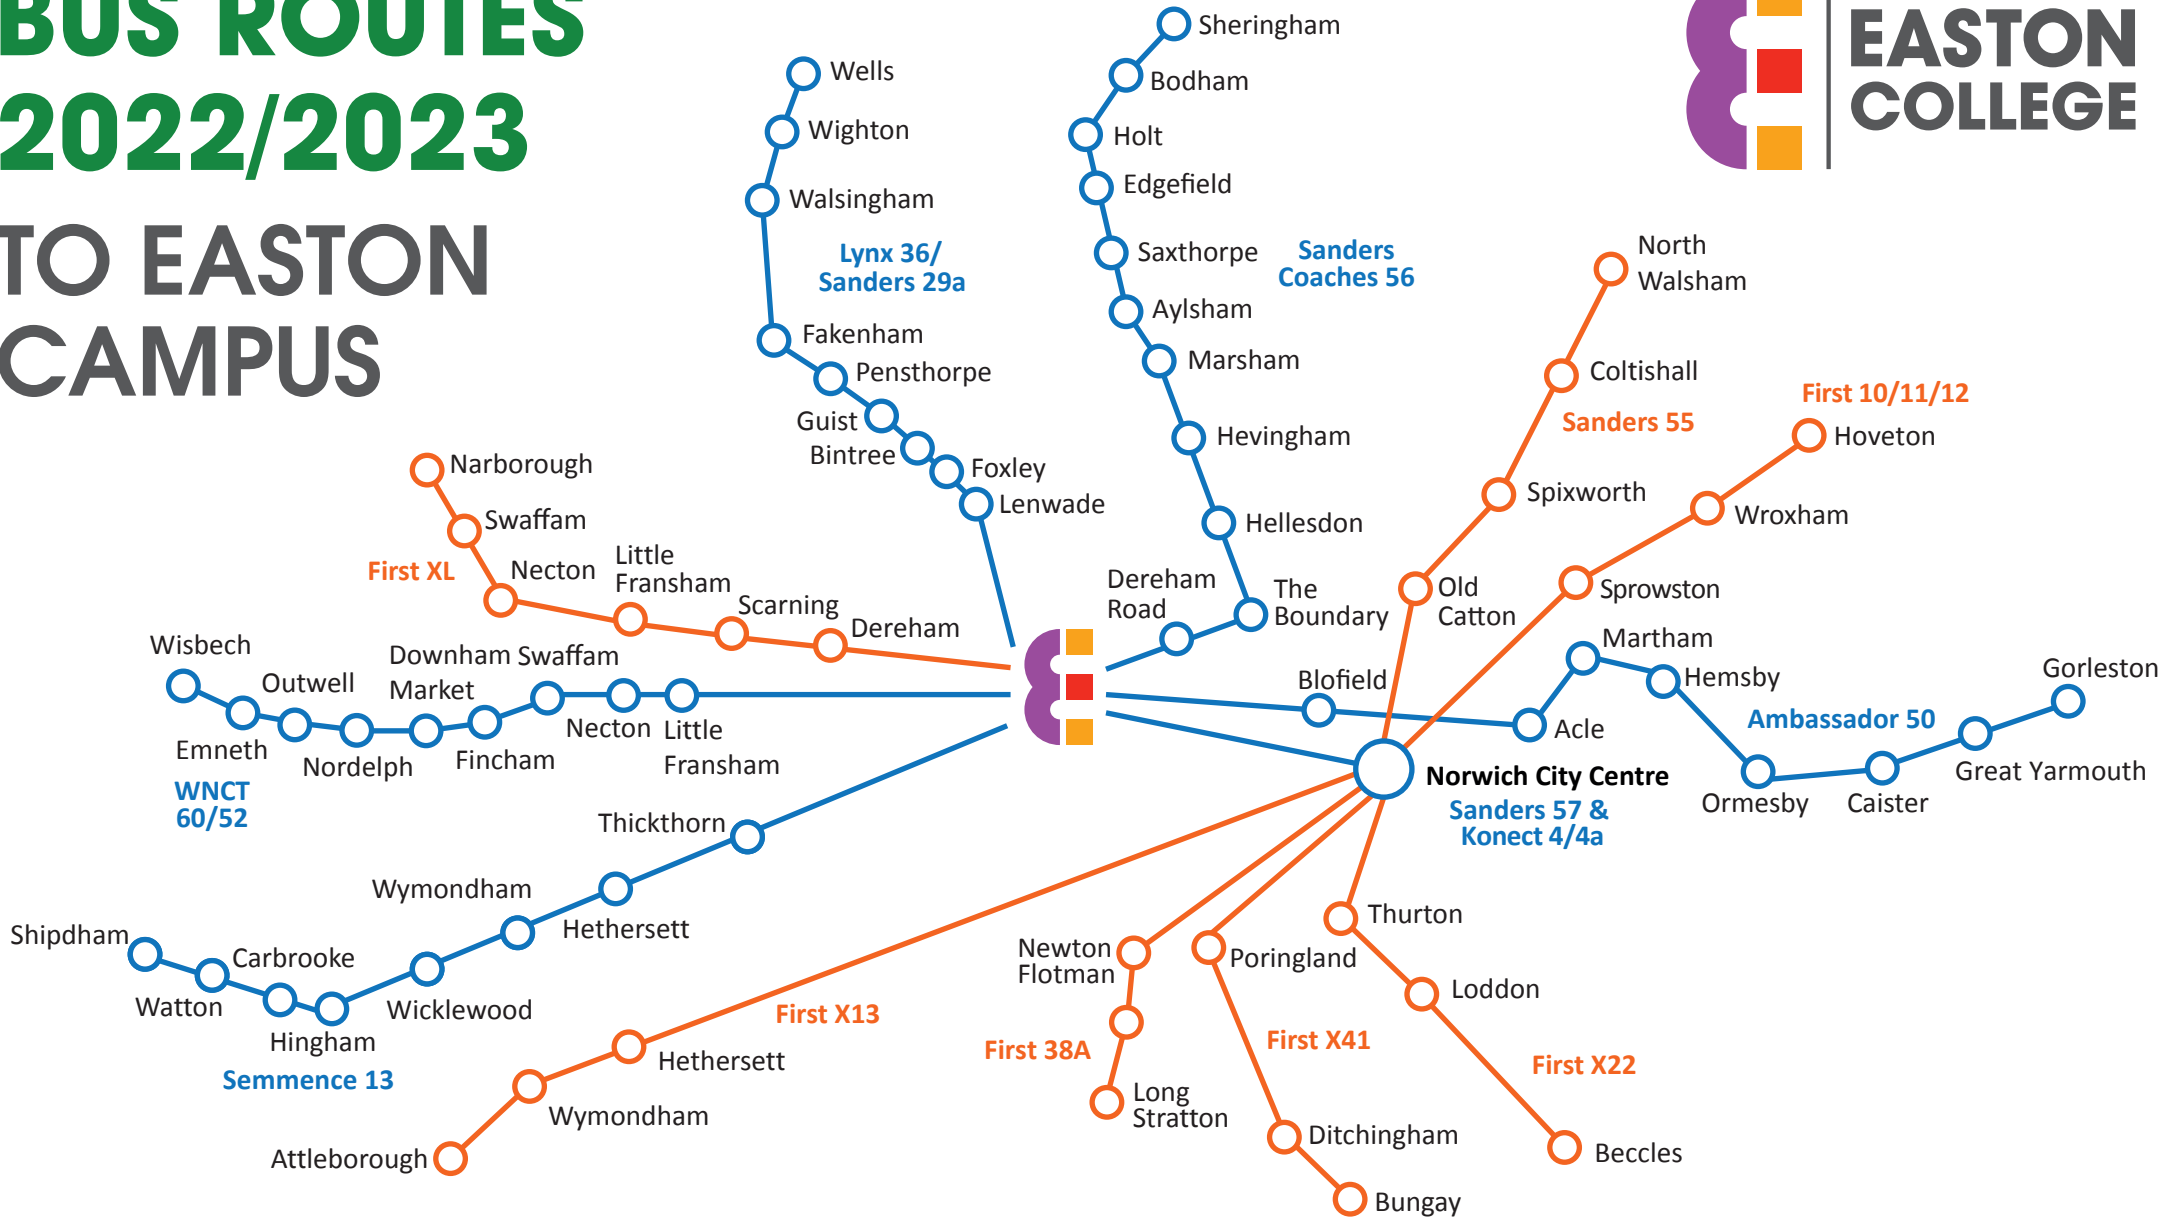

BUS ROUTES 2022/2023

TO EASTON CAMPUS

Blue bus routes are college buses provided by Norfolk County Council. All other routes are suggested services provided by local bus operators. College advice is to make your way to Norwich City Centre (if a direct service is not available) where you can pick up a college bus direct to the campus.

Updated August 2022

ALL BUS ROUTES ARE SUBJECT TO CHANGE