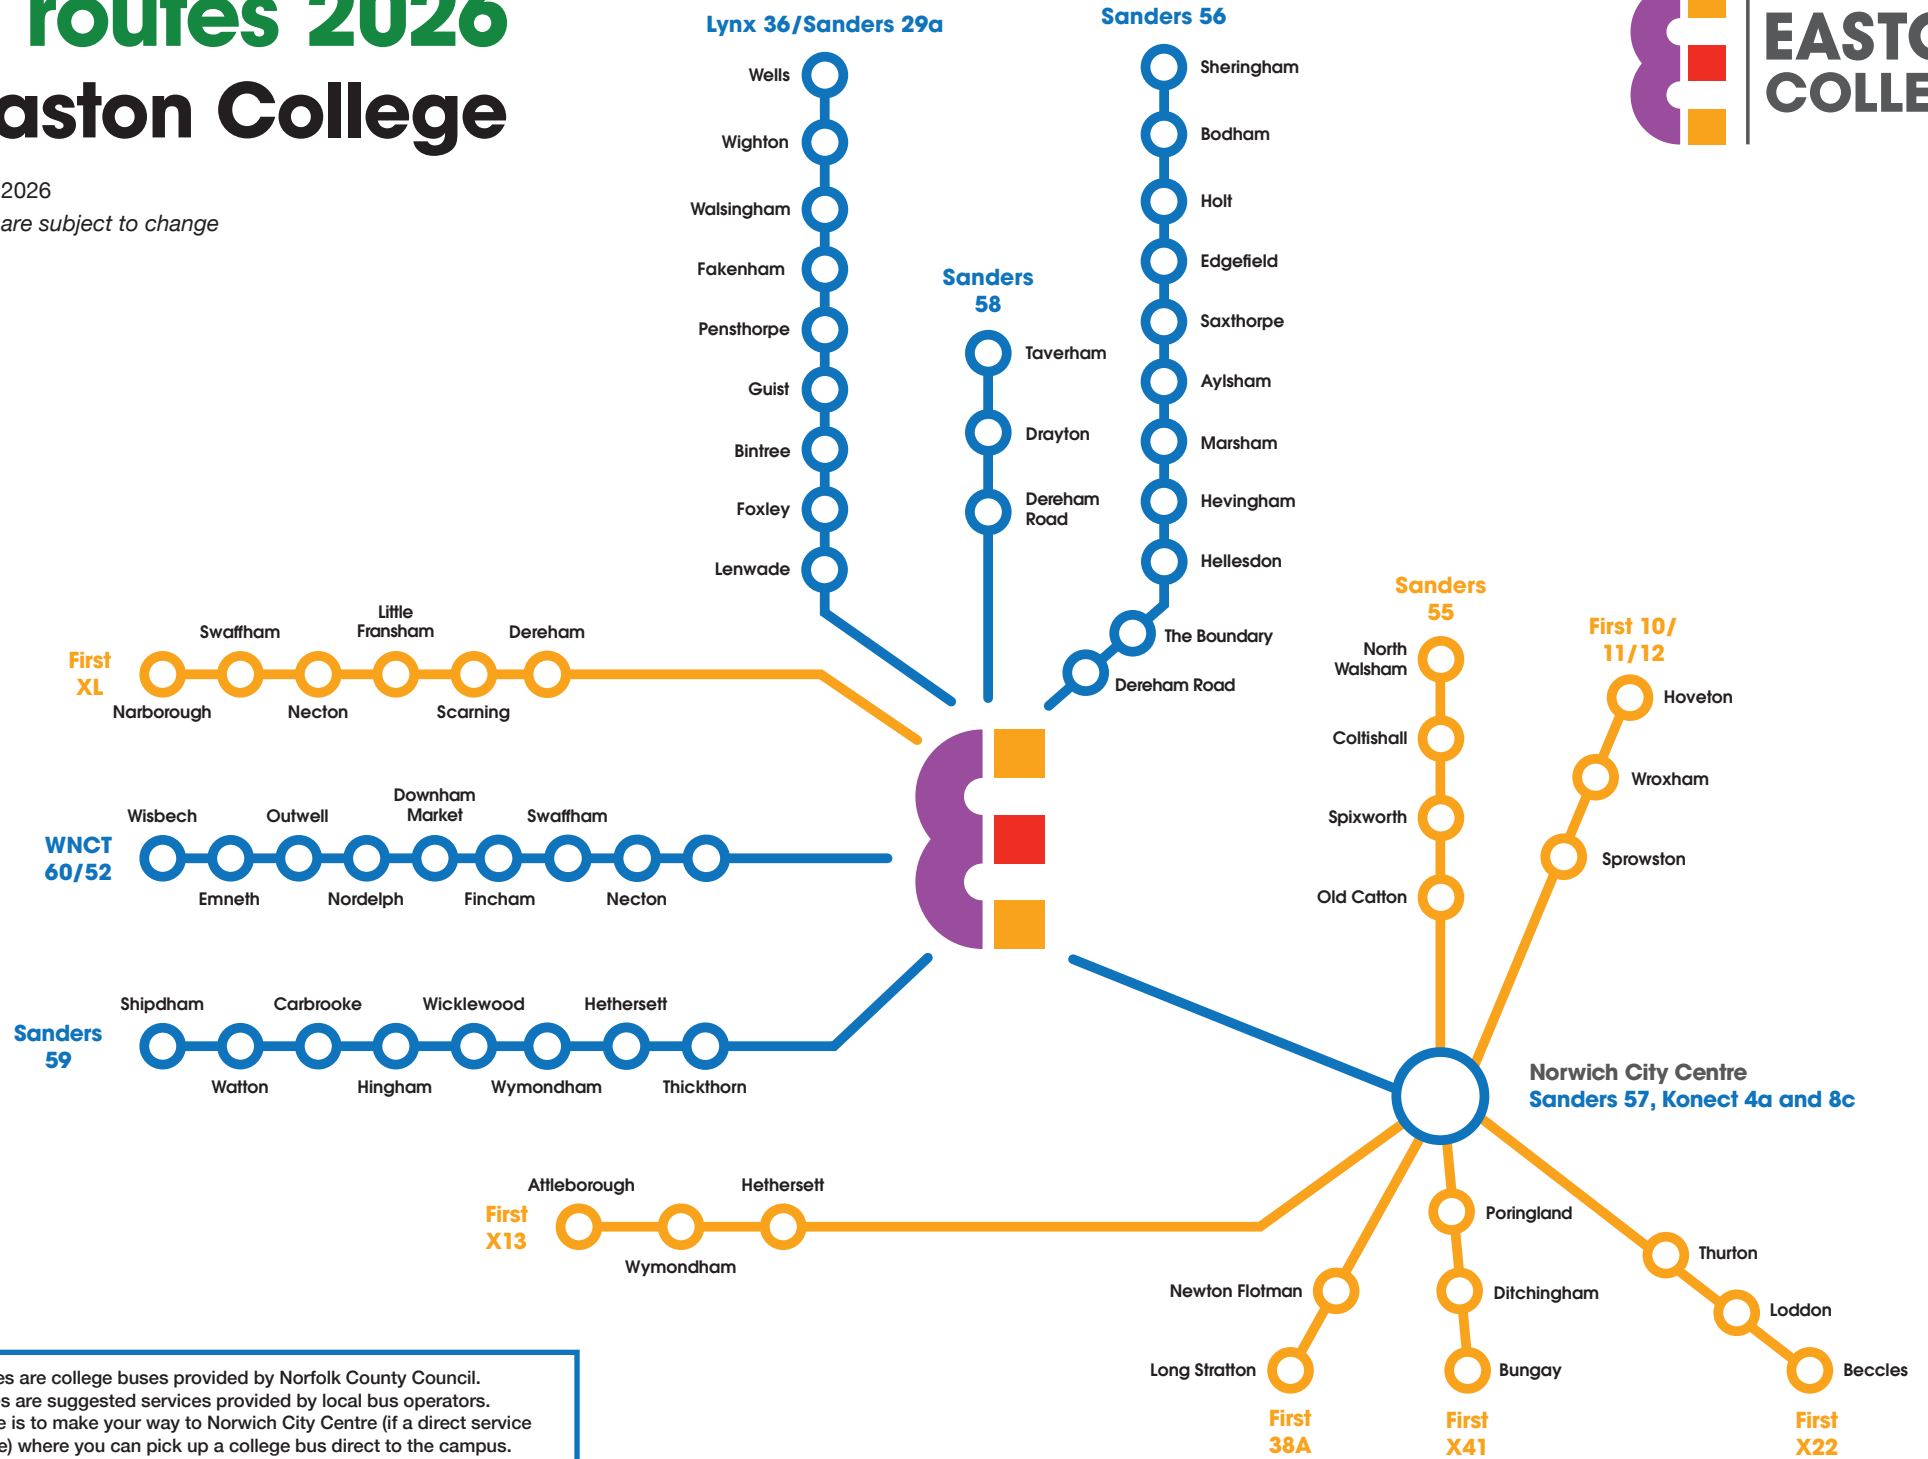

Bus routes 2026 to Easton College

Updated May 2026
All bus routes are subject to change

Blue bus routes are college buses provided by Norfolk County Council.
All other routes are suggested services provided by local bus operators.
College advice is to make your way to Norwich City Centre (if a direct service is not available) where you can pick up a college bus direct to the campus.