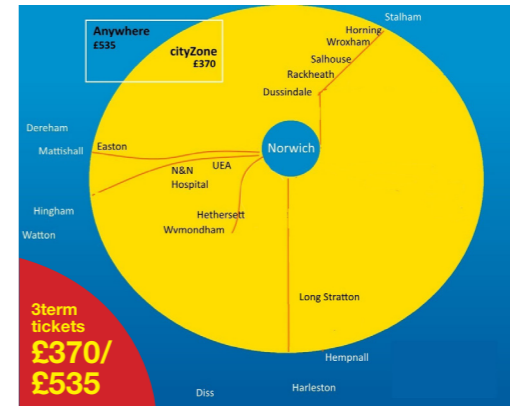

tickets for the **Norwich zone** **BEST VALUE** travel for **96p** per day

	Month	Solo 1 Term	Trio 3 Term	Annual
mTicket	£48	£120	£315	£480
Travel Shop	£50	£135	£335	£500

Explorer zone tickets for buses all along the east coast, plus up to and all over Norwich

	Month	Solo 1 Term	Trio 3 Term	Annual
mTicket	£62	£150	£380	£620
Travel Shop	£64. ⁵⁰	£165	£400	£640

BEST VALUE from **£1.16** per day

or go anywhere with a **Network** ticket

	Month	Solo 1 Term	Trio 3 Term	Annual
mTicket	£76	£200	£535	£760
Travel Shop	£79	£215	£555	£780

BEST VALUE from **£1.63** per day

Solo validity: Autumn Term 31/08/20 to 19/12/20; Spring Term 04/01/21 to 27/03/21; Summer Term 12/04/21 to 24/07/21
Trio validity: 31/08/20 to 24/07/21

Direct buses to City College Norwich going from Southwold, Kessingland, Carlton Colville and Beccles.

visit: **Border-Bus.co.uk**
 tel: **01502 714 565**
 email: **Office@Border-Bus.co.uk**
 @BorderBus

From **7 September 2020** until **21 July 2021** you can get on any Konectbus route (including Norwich Park & Ride!) in the Norwich cityZone area (includes Wroxham and Easton College!) for **£370**. Valid at weekends and school holidays! Only valid to people in full time education.