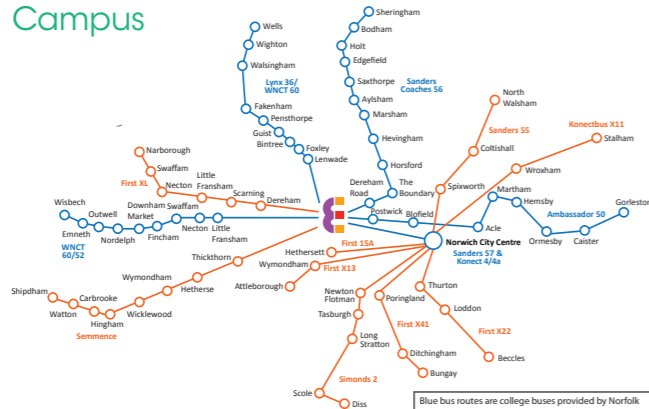

Sanders

Aged 16 to 21?

Ask for an Inbetweener ticket for your discount on Sanders coaches (15% discount off Adult prices) Available on single, return and weekly.

All timetables are now on our new website which also now has maps and shows the stops:
www.sanderscoaches.com

Sanders accept credit and debit cards and offer mobile ticketing on their buses.

Bus Routes 2019/20

To Easton Campus

DESIGNED 08/07/20
ALL BUS ROUTES ARE SUBJECT TO CHANGE

Travel Passes from Norfolk County Council for under 19*

If you are at school or college then why not take advantage of our excellent value Straight8 (Toftwood-Dereham-Norwich upto every 30mins) 3term ticket. From 7 September 2020 until 21 July 2021 you can get on the Straight8 for **£330**. Valid at weekends and school holidays! Only valid to people in full time education. This ticket can only be purchased between 23-Aug and 23-Sep on the East Anglia Buses app.