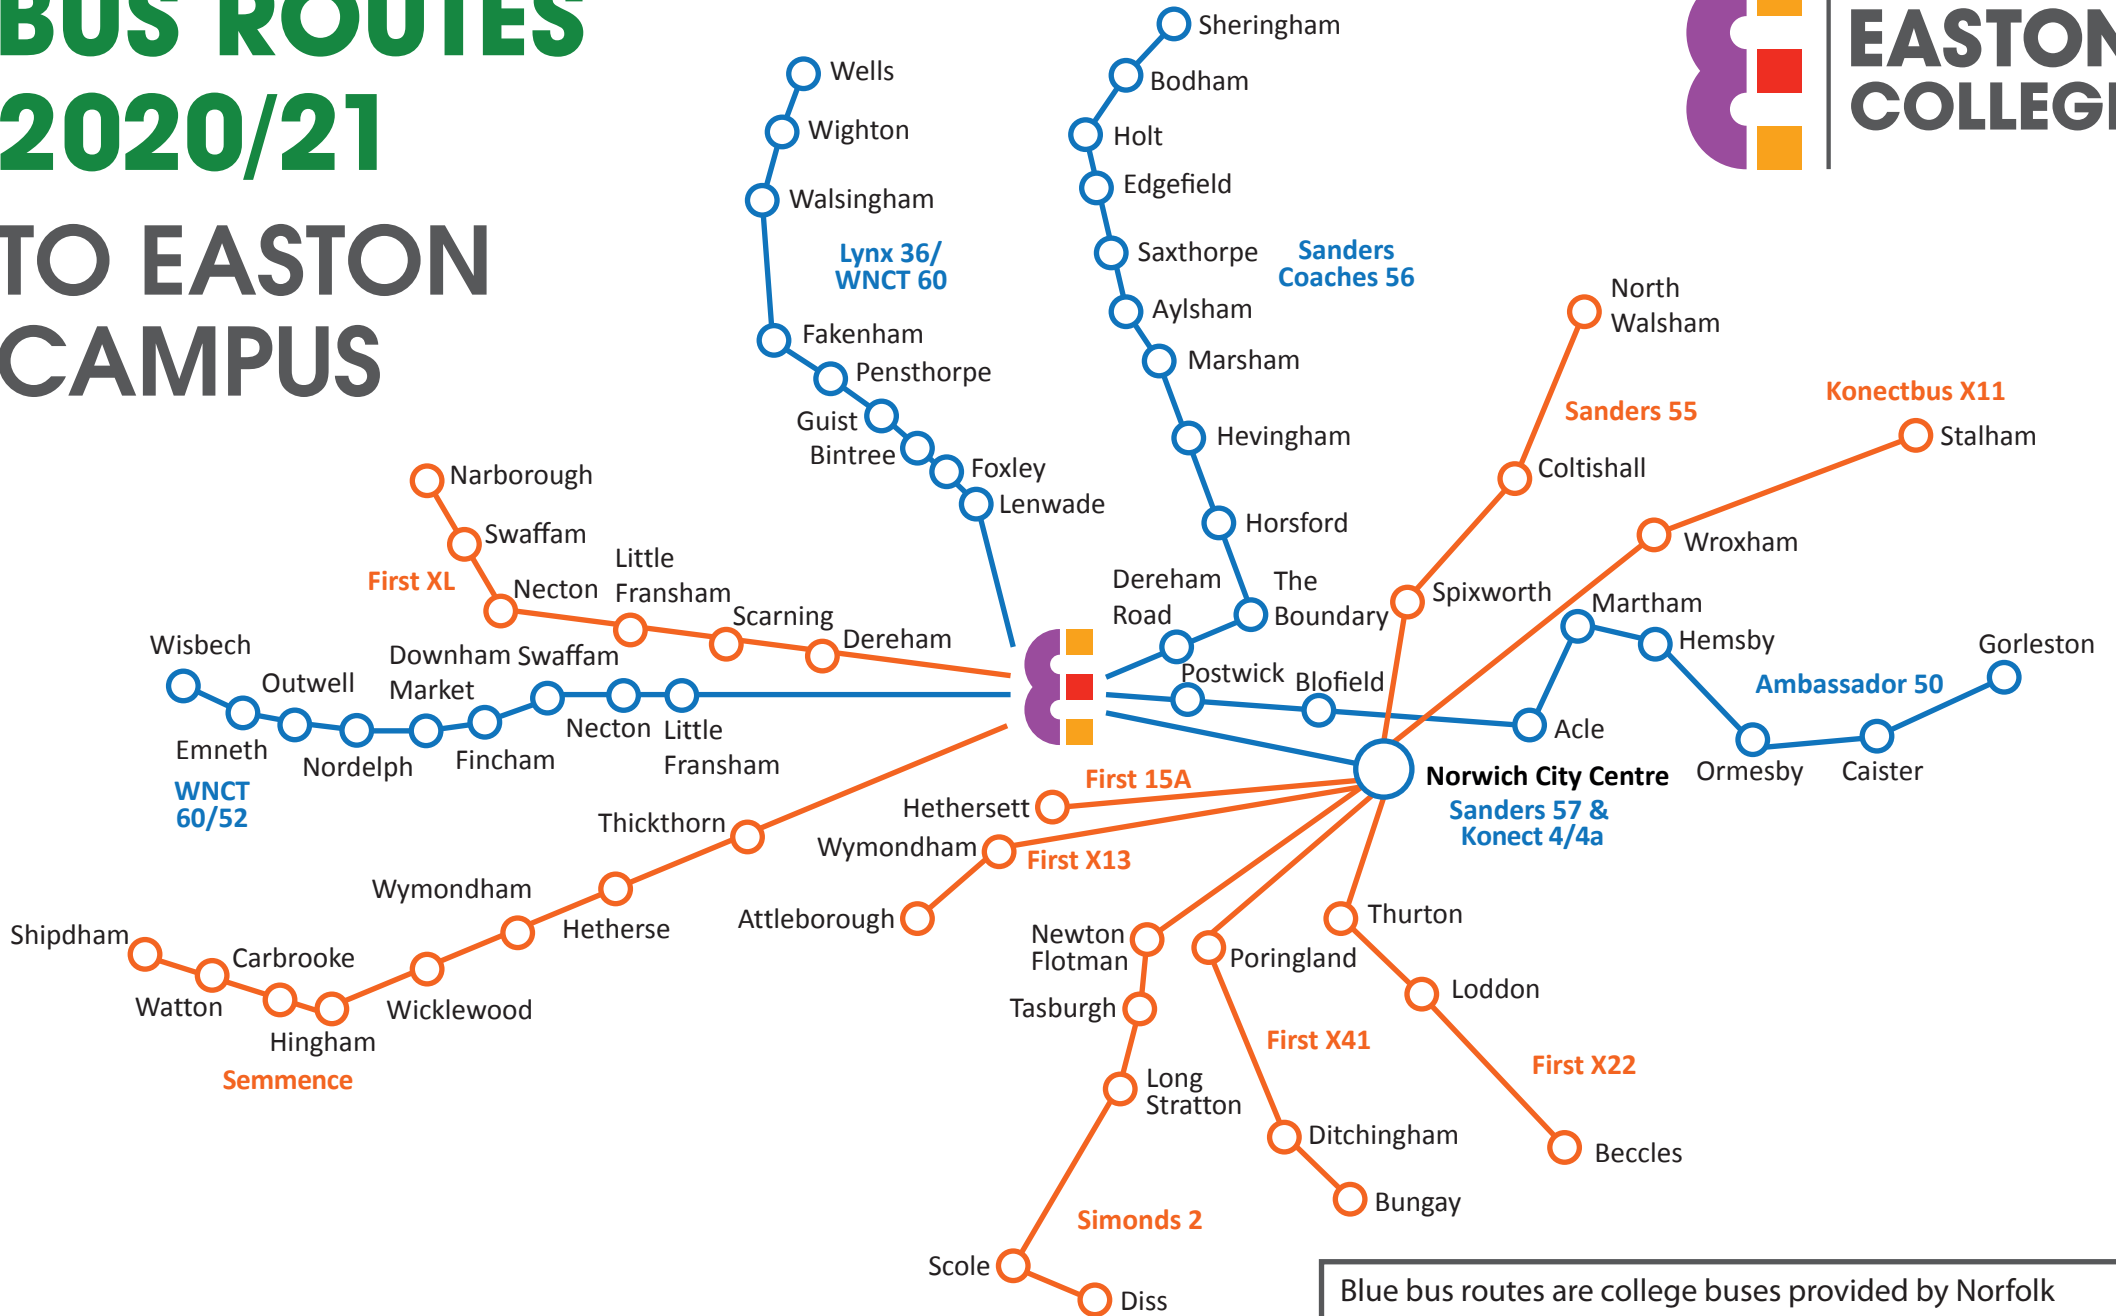

BUS ROUTES 2020/21

TO EASTON CAMPUS

Blue bus routes are college buses provided by Norfolk County Council. All other routes are suggested services provided by local bus operators. College advice is to make your way to Norwich City Centre (if a direct service is not available) where you can pick up a college bus direct to the campus.

DESIGNED 08/07/20

ALL BUS ROUTES ARE SUBJECT TO CHANGE